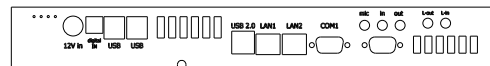

System overview

Parts included

Quantity	Component
1	NEXTGEN HW CONSOLE IP-3018
1	EULA - MICROSOFT
1	QUICK INSTALL GUIDE
1	SAFETY INSTRUCTIONS